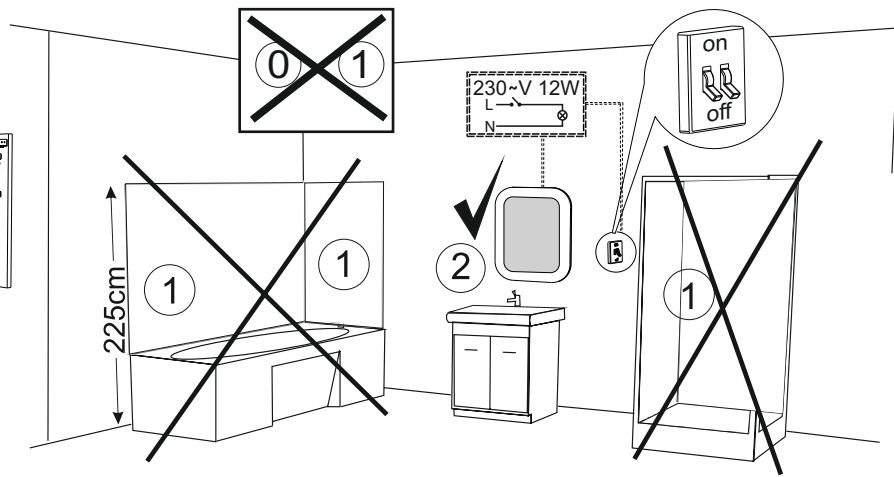

# Get. 6080 (20.03)

home. made by miior.

www.miior.com

							LED 12V	230~V 12W
							230~V 50Hz	